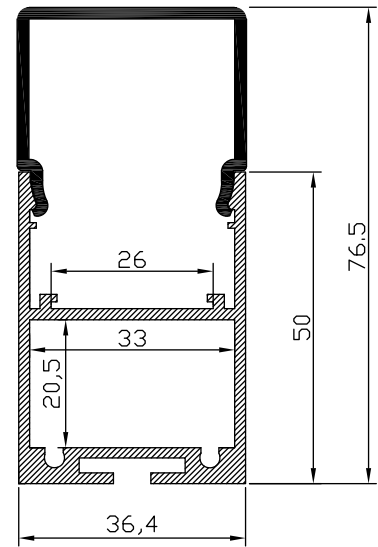

Color 

Unit: mm

Features:

1. Model: HL-BAPL038
2. Material: AL6063+PC
3. Surface: Anodized/Painting
4. Lighting source width: 26mm
5. Length: 4m/max
6. Installation: For offices / conference rooms / supermarkets / home lighting application.

Accessory:

End Cap

Connector

Suspended Rope

Cover

Installation: