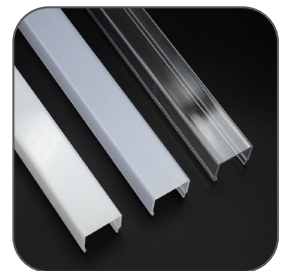

Color 

Unit: mm

Features:

1. Model: HL-BAPL038
2. Material: AL6063+PC
3. Surface: Anodized/Painting
4. Lighting source width: 26mm
5. Length: 4m/max
6. Installation: For offices / conference rooms / supermarkets / home lighting application.

Accessory:

End Cap

Connector

Suspended Rope

Cover

Installation: